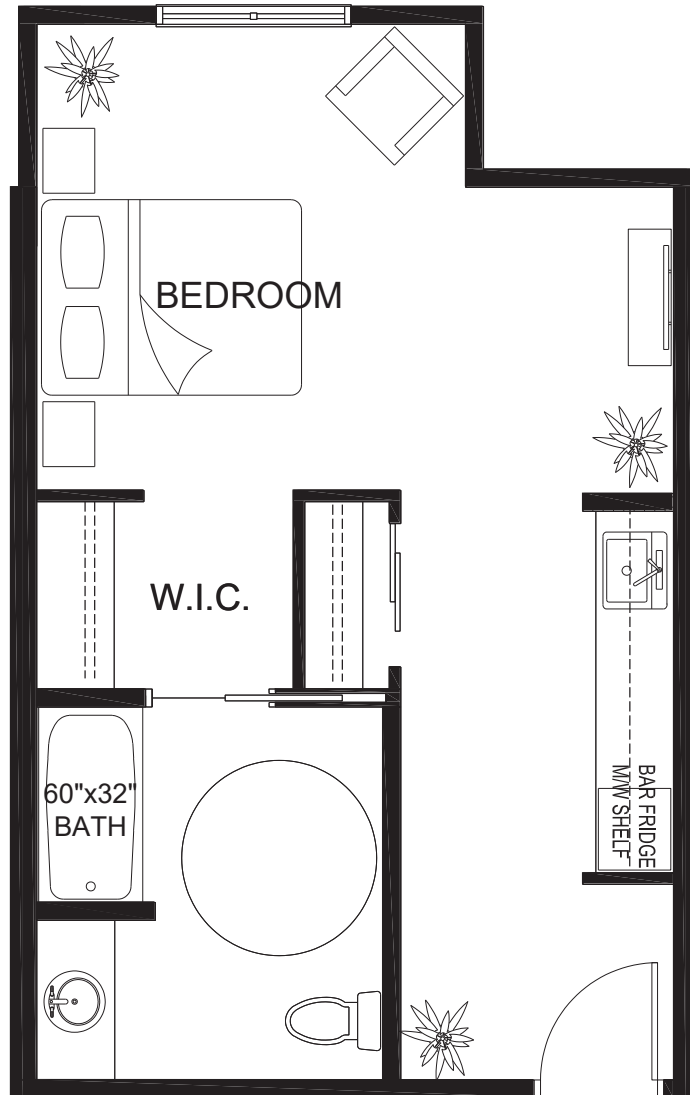

HARMONY
AT RUTHERFORD

SENIORS ACTIVE COMMUNITY

STUDIO
FLOORPLAN

HARMONY AT RUTHERFORD

MODEL A-5

1 BEDROOM 468 SQ. FT.